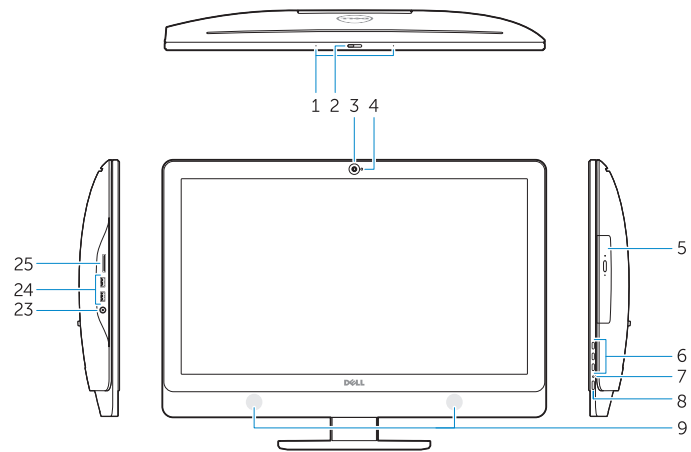

W09C001

Computer model

Modèle de l'ordinateur | Modelo do computador

Bilgisayar modeli | موديل الكمبيوتر

OptiPlex 9030 AIO

© 2014 Dell Inc.

© 2014 Microsoft Corporation.

0D4VDYA00

Printed in Poland.

2014-02

Features

Caractéristiques | Funcionalidades | Özellikler | الميزات

1. Microphones
2. Camera privacy latch
3. Camera
4. Camera-status light
5. Optical drive
6. On Screen Display (OSD) buttons
7. Hard-drive activity light
8. Power button/Power light
9. Stereo speakers
10. HDMI-out connector
11. HDMI-in connector
12. USB 3.0 connectors
13. Network connector
14. USB 2.0 connectors
15. Power-diagnostic button
16. Power-diagnostic light
17. DisplayPort-out connector
18. Audio-out connector
19. Security lock slot
20. Power-cable connector
21. Stand
22. Service tag
23. Headset connector
24. USB 3.0 connectors
25. Memory card reader